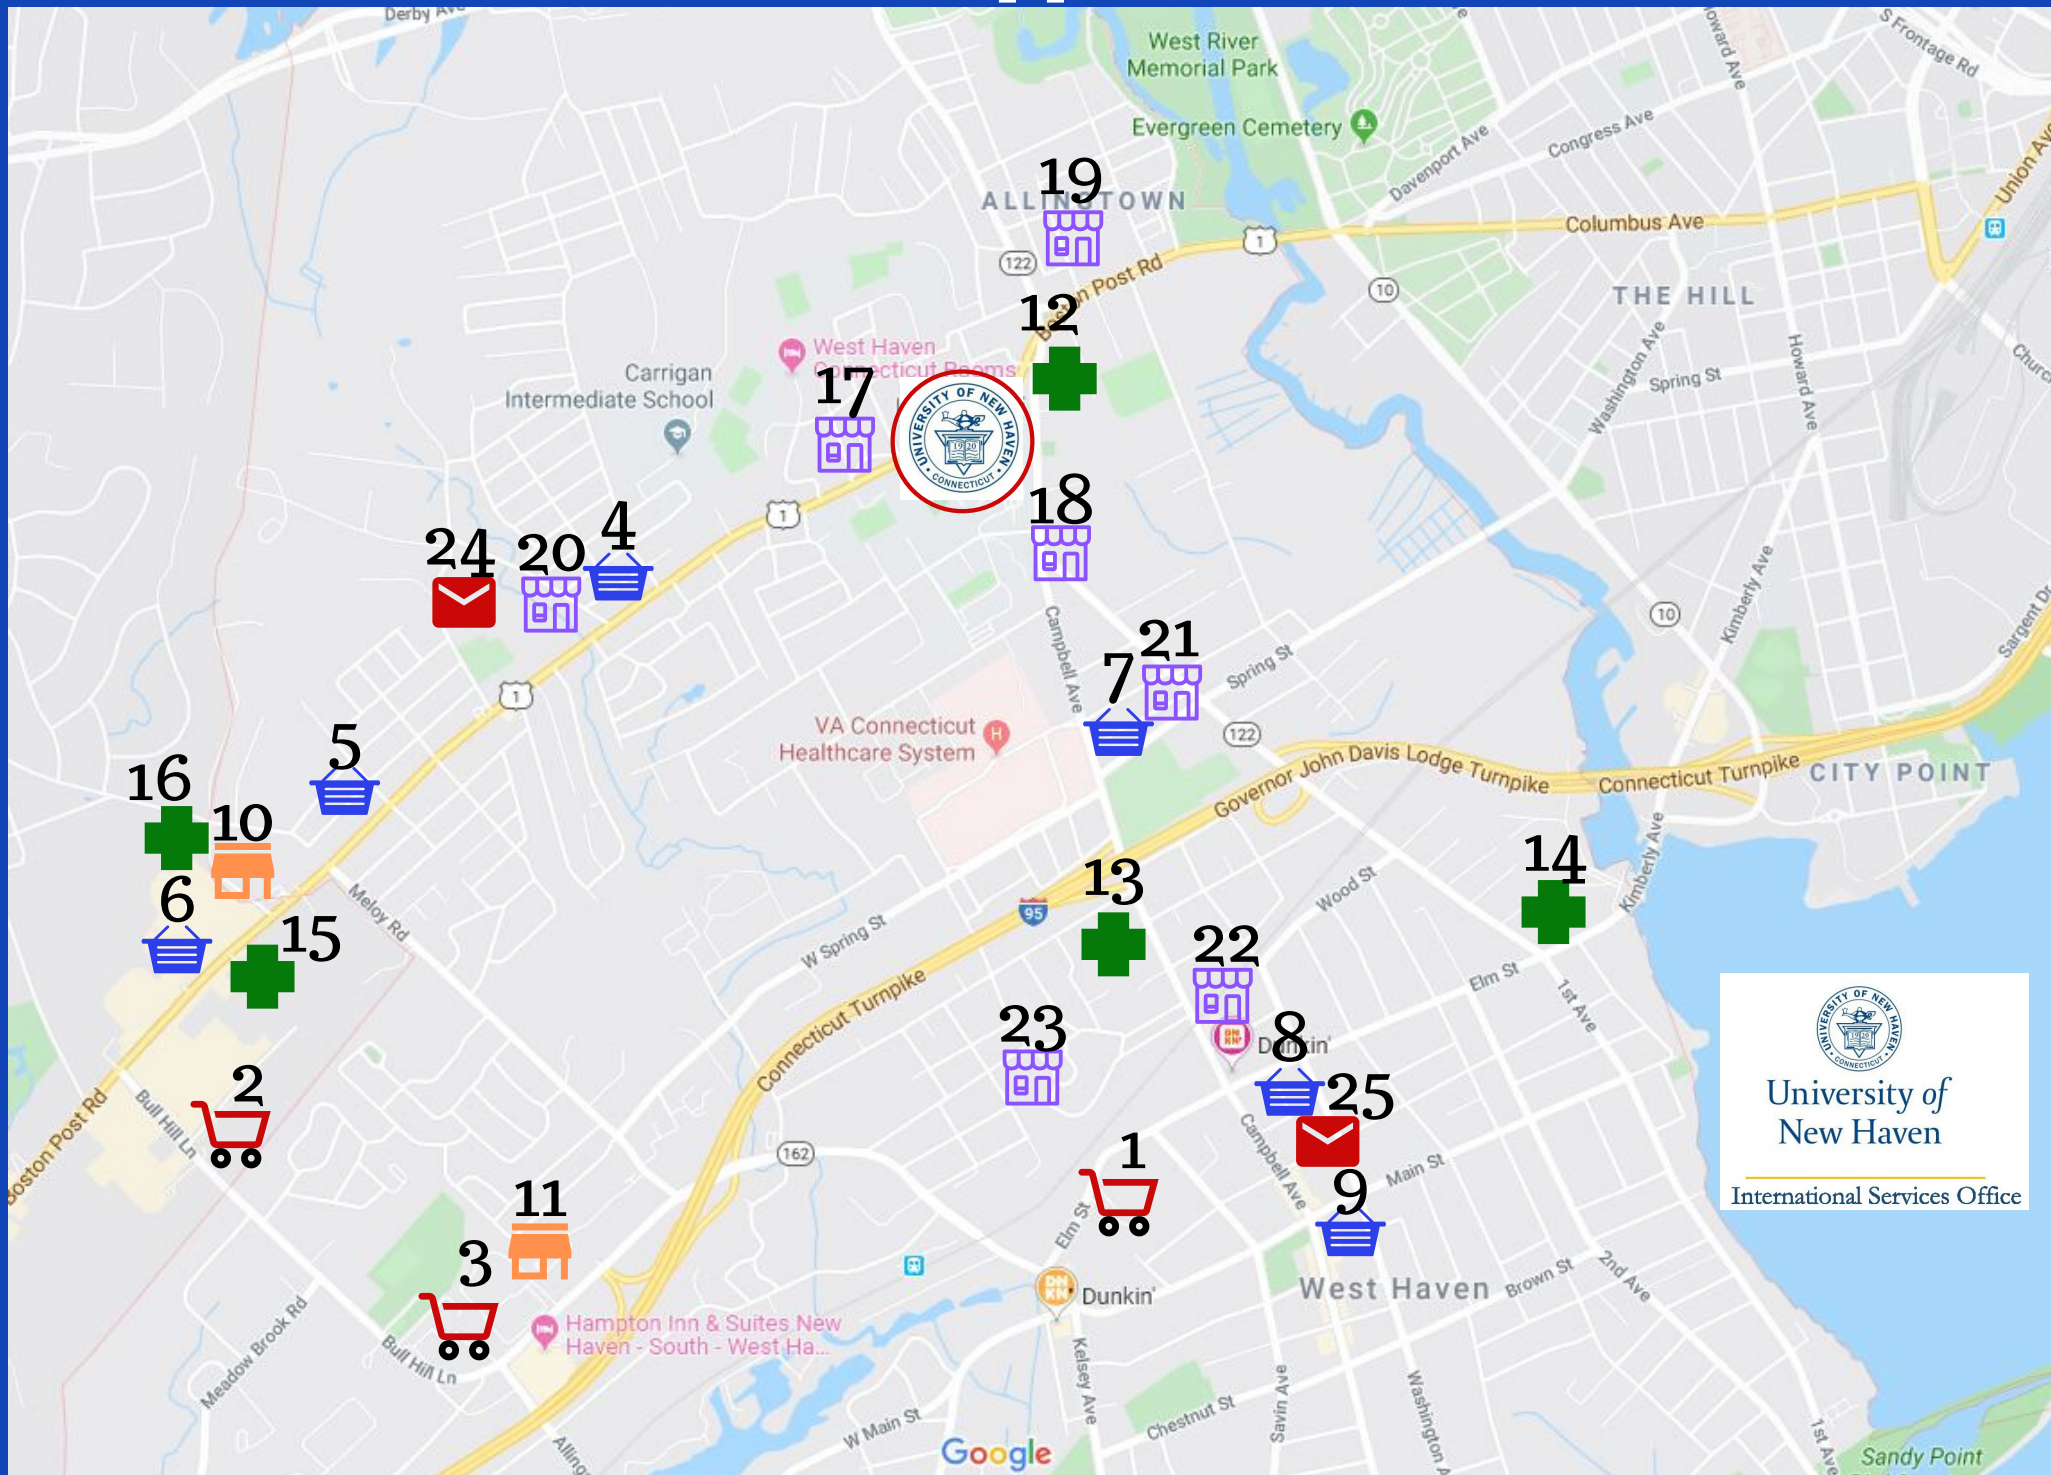

Local Shopping Guide

University of
New Haven

International Services Office